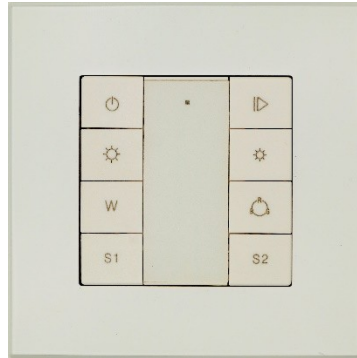

H2A

Bluetooth mesh wireless lighting control
Product Specification Sheet

Product Type	Wall Switch	
Product Number	TEQ-1001K8-RGBW	
Power	Battery Operated 3VDC (included)	
Product Dimensions	Width	80.0mm
	Length	80.0mm
	Recess depth	6.0mm
Switch Type	Wall plate, push button	
Signal Type	Radio Frequency (RF) + Bluetooth Low Energy (BLE) Wireless	
Number of Buttons	8	
Finish	Plate	Various Custom on request
	Buttons	White Black
Ingress Protection Rating	IP20	
Zones	1	
1G back box, magnetic fixing		
Push on/off, push dim up/down, cycle through RGB colour, white colour		
2 scene recall		
Easy set up via Systeq H2A App		