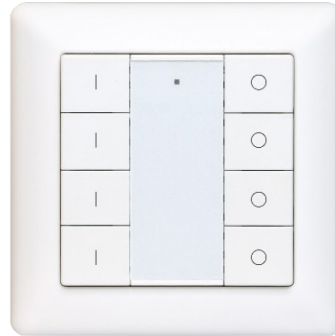

H2A

Bluetooth mesh wireless lighting control
Product Specification Sheet

Product Type	Wall Switch	
Product Number	TEQ-9001K8-DIM2	
Power	Battery Operated 3VDC (included)	
Product Dimensions	Width	80.0mm
	Length	80.0mm
Switch Type	Wall plate, push button	
Signal Type	Radio Frequency (RF) + Bluetooth Low Energy (BLE) Wireless	
Number of Buttons	8	
Finish	Plate	White Black
	Buttons	White Black
Ingress Protection Rating	IP20	
Zones	4	
Stick on or 1G back box		
Push on/off, push dim up/down		
Easy set up via SysteQ H2A App		